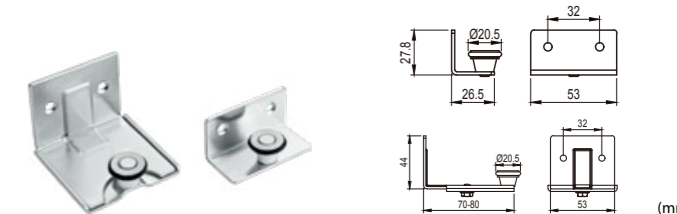

BEDROOM FITTINGS

Einfach Sicherheitsverriegelung durch Drehen
Easy safety locking by turning

Einfach Sicherheitsverriegelung durch Schieben
Easy safety locking by sliding

(mm)

No.	Door	Quantity
9101-050-B	2	2
	3	2

(mm)

No.	Door	Quantity
9102.001	2	1
	3	2

(mm)

No.	Door	Quantity
9103-001	2	1
	3	2

(mm)

No.	Door	Quantity
9105-001	2	2
	3	4
9105-002	2	2
	3	4

No.	Door	Quantity
9103-001	2	1
	3	2

No.	Door	Quantity
9103-001	2	1
	3	2

(mm)

No.	Door	Quantity
9101-050-B	2	2
	3	2

(mm)

No.	Door	Quantity
9102.001	2	1
	3	2

(mm)

No.	Door	Quantity
9103-001	2	1
	3	2

(mm)

No.	Door	Quantity
9105-003	2	2
	3	4
9105-004	2	2
	3	4