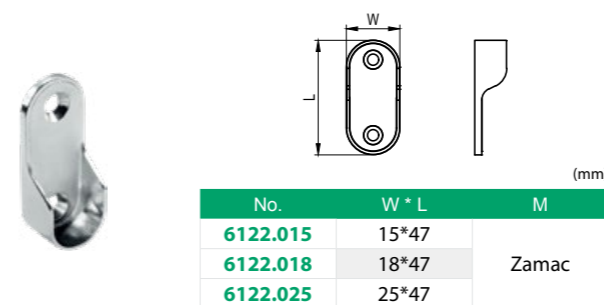

No.	Door	Quantity
9134.001	2	4
9134.002	3	6

(mm)

No.	Door	Quantity
9135.001	2	4
9135.002	3	6

(mm)

No.	Door	Quantity
9132.001	2	2
9132.002	3	4

(mm)

No.	Door	Quantity
9133.001	2	2
9133.002	3	4

(mm)

No.	W * H
9131.001	85*38

(mm)

No.	W * H
9131.002	61*8

No.	W * L	M
6127.015	15*30	Zamac

No.	W * L	M
6128.015	15*30	Zamac

No.	W * L	M
6133.001	15.6*30.1	Zamac

No.	W * L * H	M
6134.001	15.5*30*72	Zamac
6134.002	15.5*30*(85-112)	