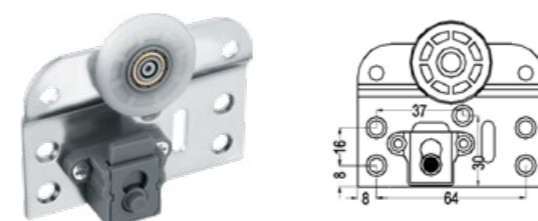

(mm)

No.	Door	Quantity
9103-001	2	1
	3	2

(mm)

No.	Door	Quantity
9105-003	2	2
	3	4
9105-004	2	2
	3	4